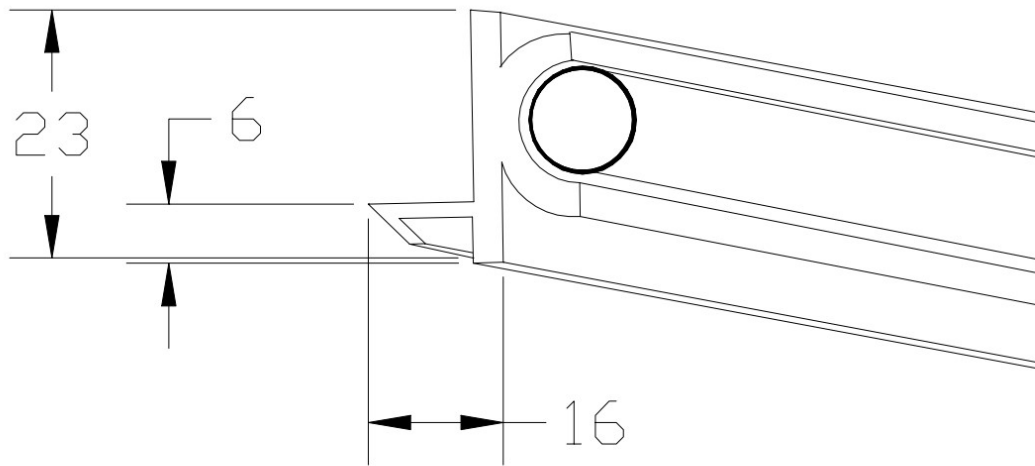

POLY 90 POOL TRACK

**CONTACT US
NOW!**

Poly 90 Pool Track General Information:

- Optic cable easily clips on to single-piece plastic tracking.
- Available in multiples of 6 metre (19.7 feet) lengths.